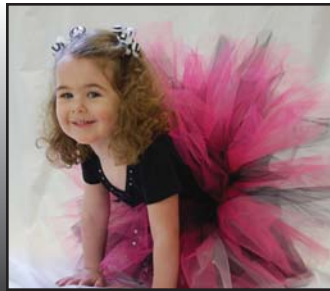

TUTU SIZE CHART

Child's Age _____ Waist size (optional) _____ Size (3m, 12m, 2t, 4t, etc...) _____

TUTU STYLES

Fluff (short style) \$15

Float (medium style) \$20

Fly (longer style) \$25

Fun (baby doll tutu) \$5

Please add a Decorative Flower Clip to my order.

Sm. Flower \$3

Med. Flower \$5

Lg. Flower \$6

TUTU COLORS (choose 1 to 4 colors)

Black

White

Cream